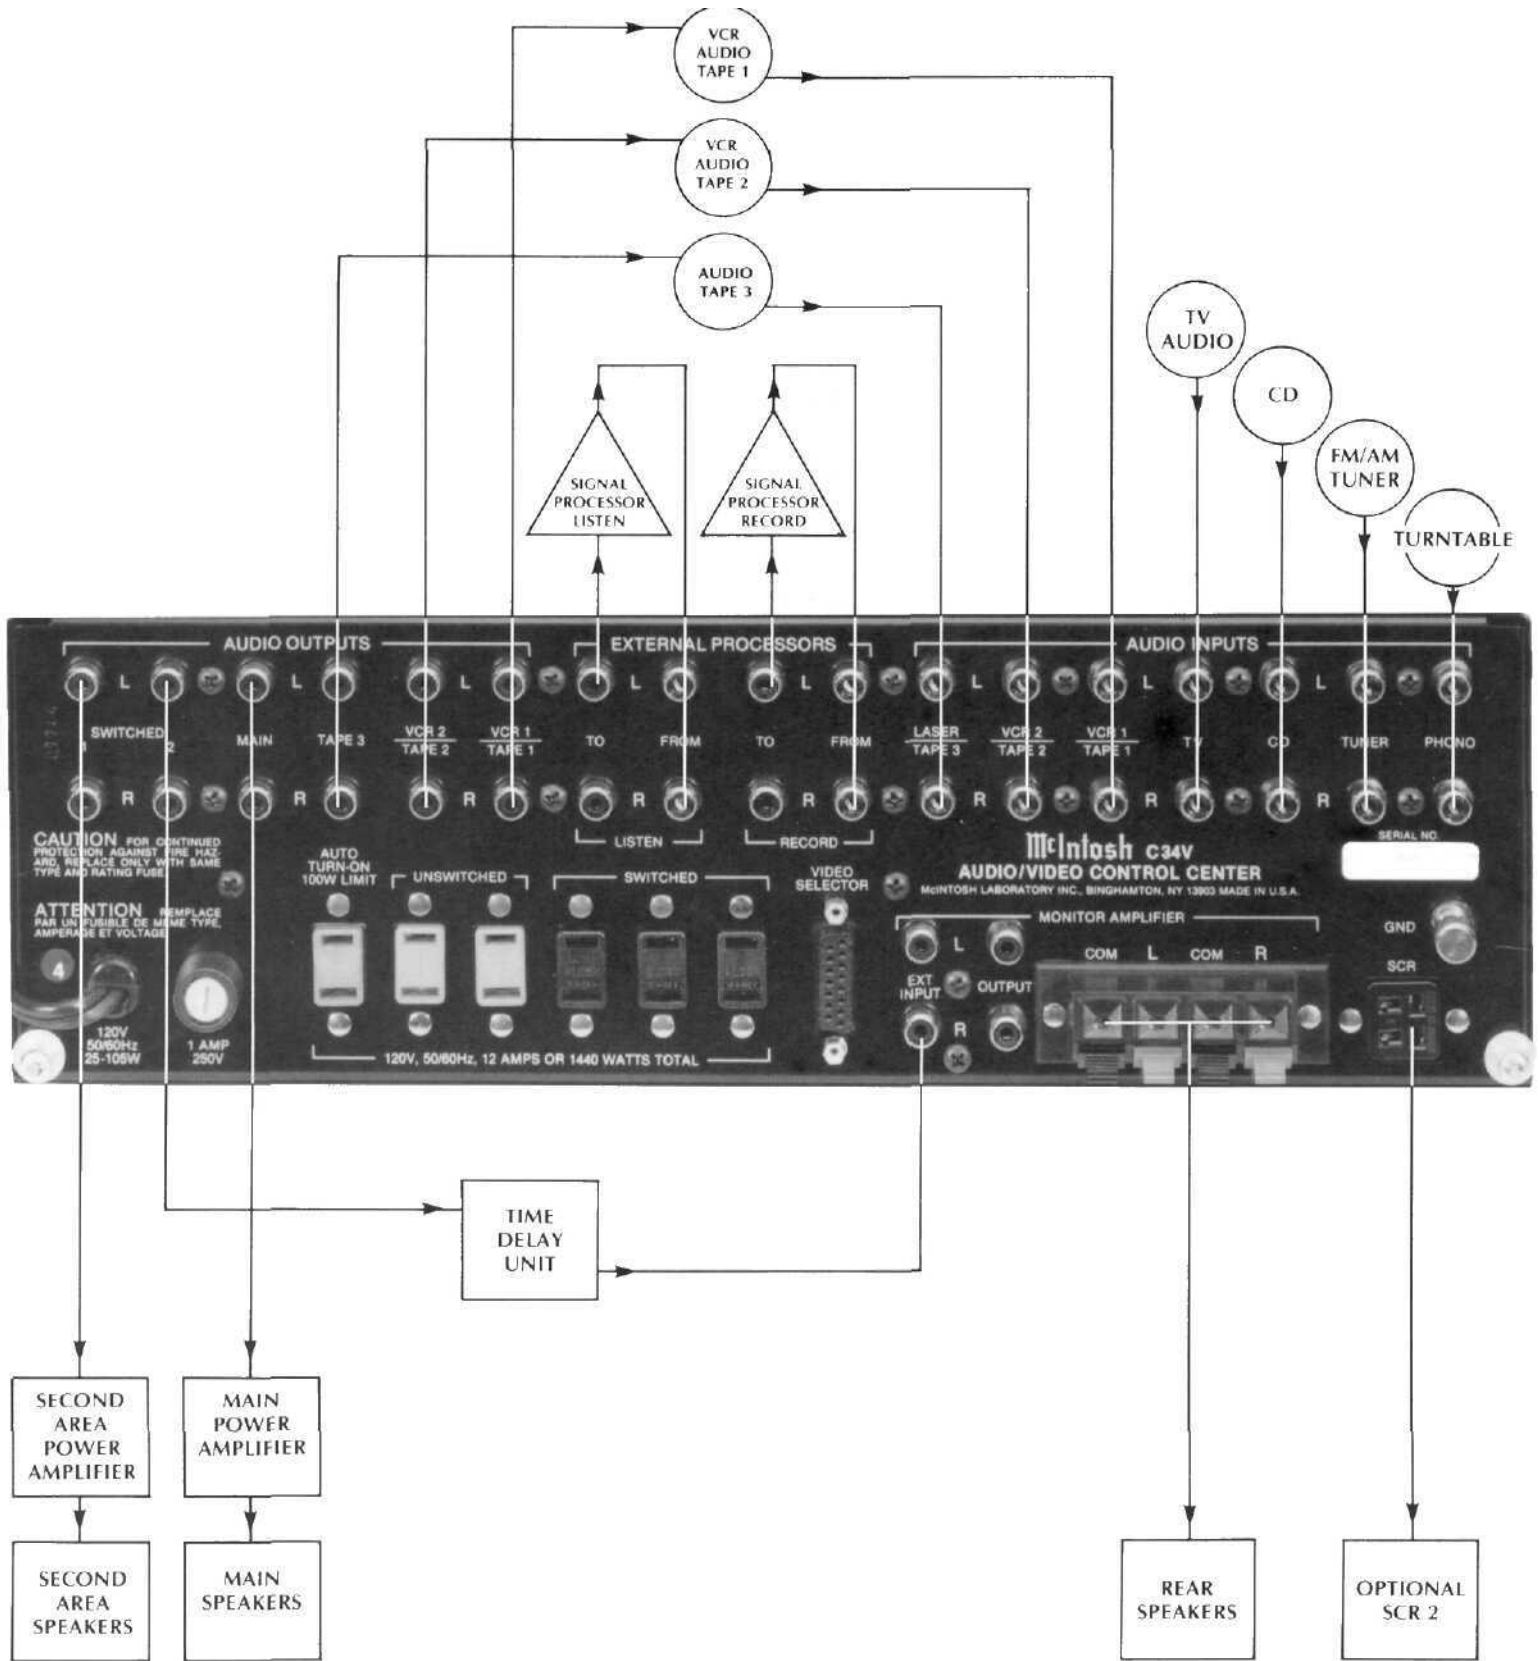

SIMPLIFIED CONNECTING DIAGRAM

AUDIO CONNECTING DIAGRAM

VIDEO (PICTURE ONLY) CONNECTING DIAGRAM

INTERCONNECTING CONTROL CABLE

AUDIO
 MAIN AREA - ON AT ALL TIMES
 SECOND AREA - AUDIO TURNED ON OR OFF BY SPEAKER/OUTPUT 1 PUSHBUTTON
 TIME DELAY AUDIO TURNED ON OR OFF BY SPEAKER/OUTPUT 2 PUSHBUTTON

SOUND TO MAIN SPEAKERS TURNED ON OR OFF BY SPEAKER/OUTPUT 1 PUSHBUTTON
 SOUND TO REMOTE AREA SPEAKERS TURNED ON OR OFF BY SPEAKER/OUTPUT 1 PUSHBUTTON