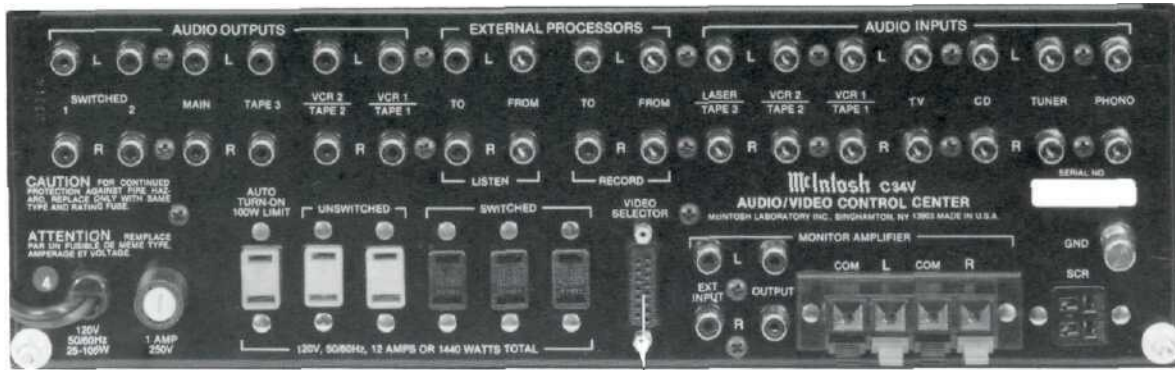

SIMPLIFIED CONNECTING DIAGRAM

AUDIO CONNECTING DIAGRAM

VIDEO (PICTURE ONLY) CONNECTING DIAGRAM

INTERCONNECTING CONTROL CABLE

AUDIO
 MAIN AREA - ON AT ALL TIMES
 SECOND AREA - AUDIO TURNED ON OR OFF BY SPEAKER/OUTPUT 1 PUSHBUTTON
 TIME DELAY AUDIO TURNED ON OR OFF BY SPEAKER/OUTPUT 2 PUSHBUTTON

SOUND TO MAIN SPEAKERS TURNED ON OR OFF BY SPEAKER/OUTPUT 1 PUSHBUTTON
 SOUND TO REMOTE AREA SPEAKERS TURNED ON OR OFF BY SPEAKER/OUTPUT 1 PUSHBUTTON