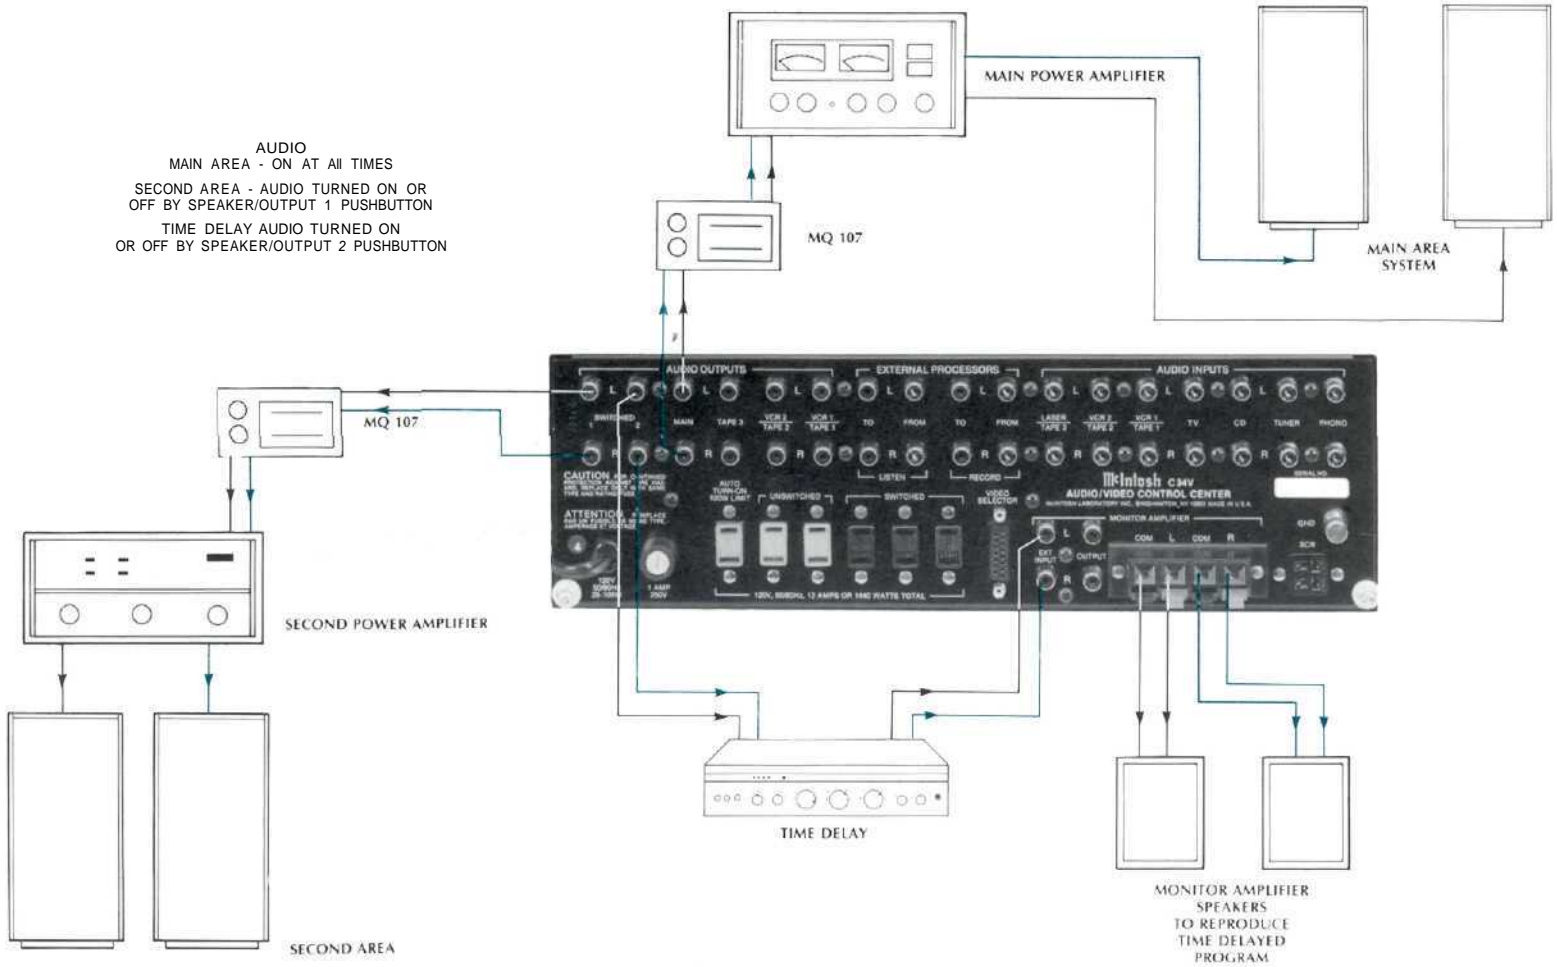

SIMPLIFIED CONNECTING DIAGRAM

AUDIO CONNECTING DIAGRAM

VIDEO (PICTURE ONLY) CONNECTING DIAGRAM

INTERCONNECTING CONTROL CABLE

AUDIO
 MAIN AREA - ON AT ALL TIMES
 SECOND AREA - AUDIO TURNED ON OR OFF BY SPEAKER/OUTPUT 1 PUSHBUTTON
 TIME DELAY AUDIO TURNED ON OR OFF BY SPEAKER/OUTPUT 2 PUSHBUTTON

SOUND TO MAIN SPEAKERS TURNED ON OR OFF BY SPEAKER/OUTPUT 1 PUSHBUTTON
 SOUND TO REMOTE AREA SPEAKERS TURNED ON OR OFF BY SPEAKER/OUTPUT 1 PUSHBUTTON