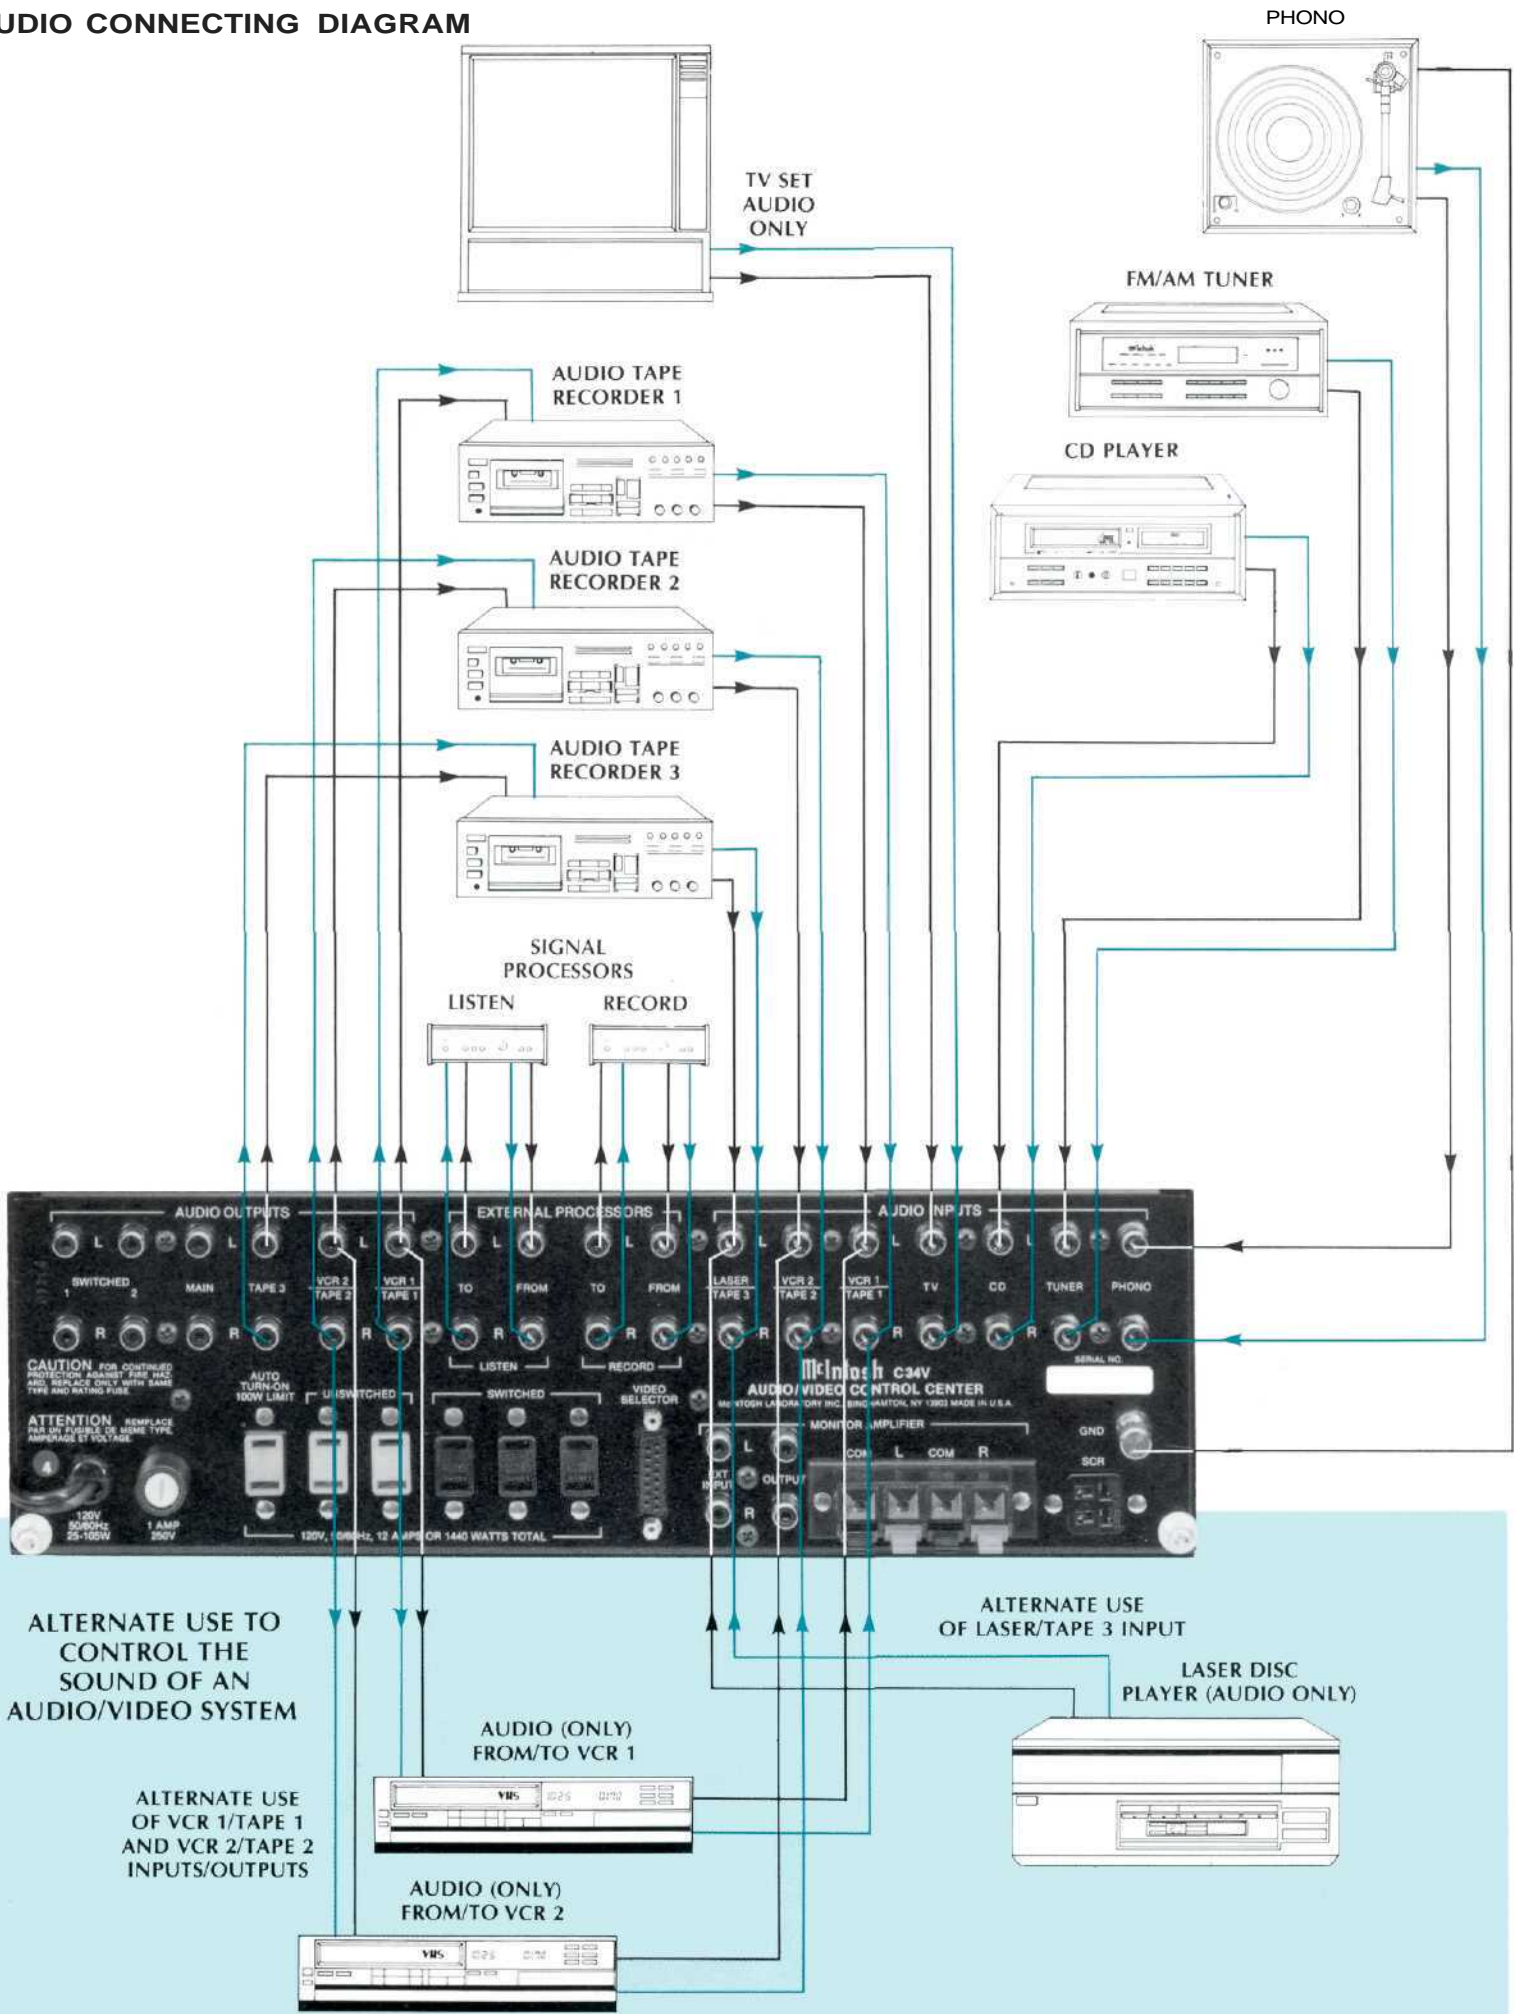

SIMPLIFIED CONNECTING DIAGRAM

AUDIO CONNECTING DIAGRAM

VIDEO (PICTURE ONLY) CONNECTING DIAGRAM

INTERCONNECTING CONTROL CABLE

AUDIO
 MAIN AREA - ON AT ALL TIMES
 SECOND AREA - AUDIO TURNED ON OR OFF BY SPEAKER/OUTPUT 1 PUSHBUTTON
 TIME DELAY AUDIO TURNED ON OR OFF BY SPEAKER/OUTPUT 2 PUSHBUTTON

SOUND TO MAIN SPEAKERS TURNED ON OR OFF BY SPEAKER/OUTPUT 1 PUSHBUTTON
 SOUND TO REMOTE AREA SPEAKERS TURNED ON OR OFF BY SPEAKER/OUTPUT 1 PUSHBUTTON