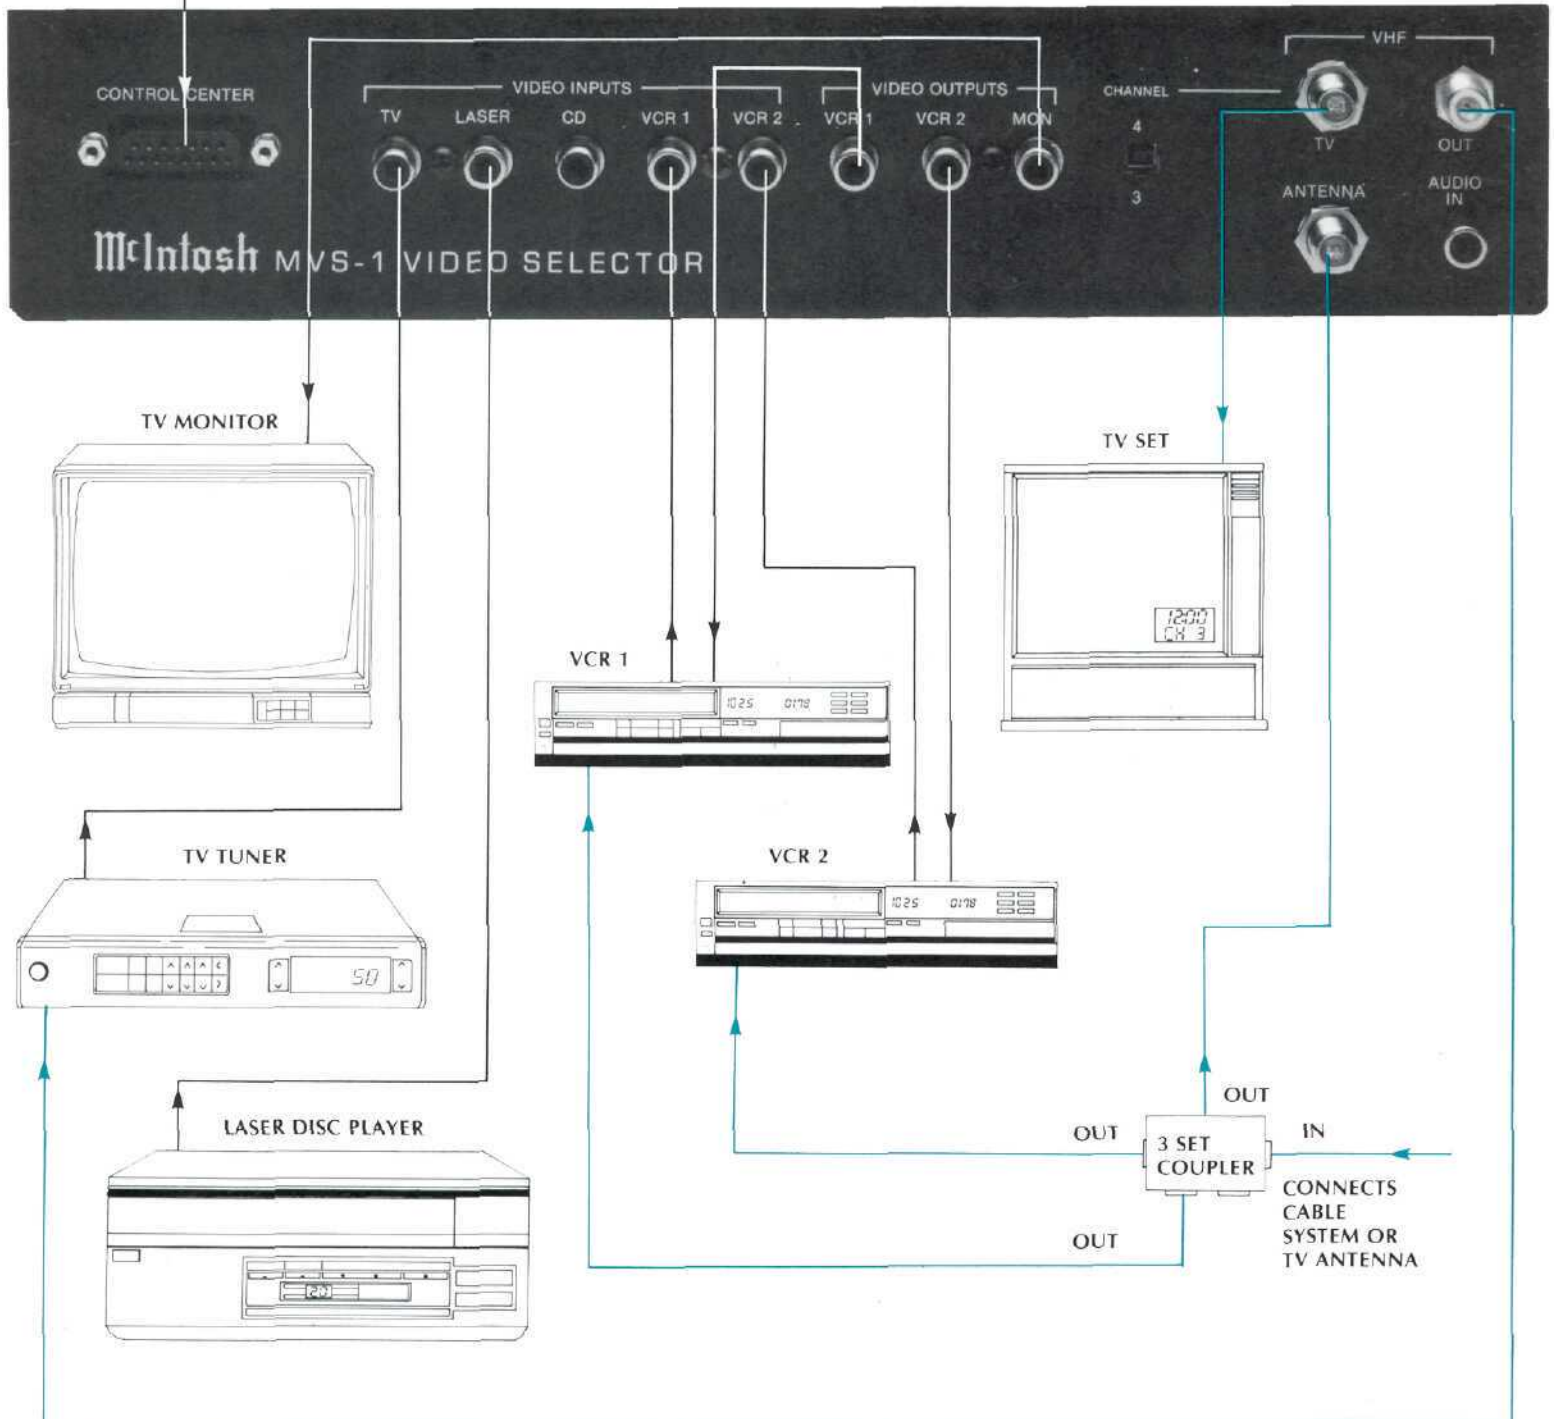

SIMPLIFIED CONNECTING DIAGRAM

AUDIO CONNECTING DIAGRAM

VIDEO (PICTURE ONLY) CONNECTING DIAGRAM

INTERCONNECTING CONTROL CABLE

AUDIO
 MAIN AREA - ON AT ALL TIMES
 SECOND AREA - AUDIO TURNED ON OR OFF BY SPEAKER/OUTPUT 1 PUSHBUTTON
 TIME DELAY AUDIO TURNED ON OR OFF BY SPEAKER/OUTPUT 2 PUSHBUTTON

SOUND TO MAIN SPEAKERS TURNED ON OR OFF BY SPEAKER/OUTPUT 1 PUSHBUTTON
 SOUND TO REMOTE AREA SPEAKERS TURNED ON OR OFF BY SPEAKER/OUTPUT 1 PUSHBUTTON