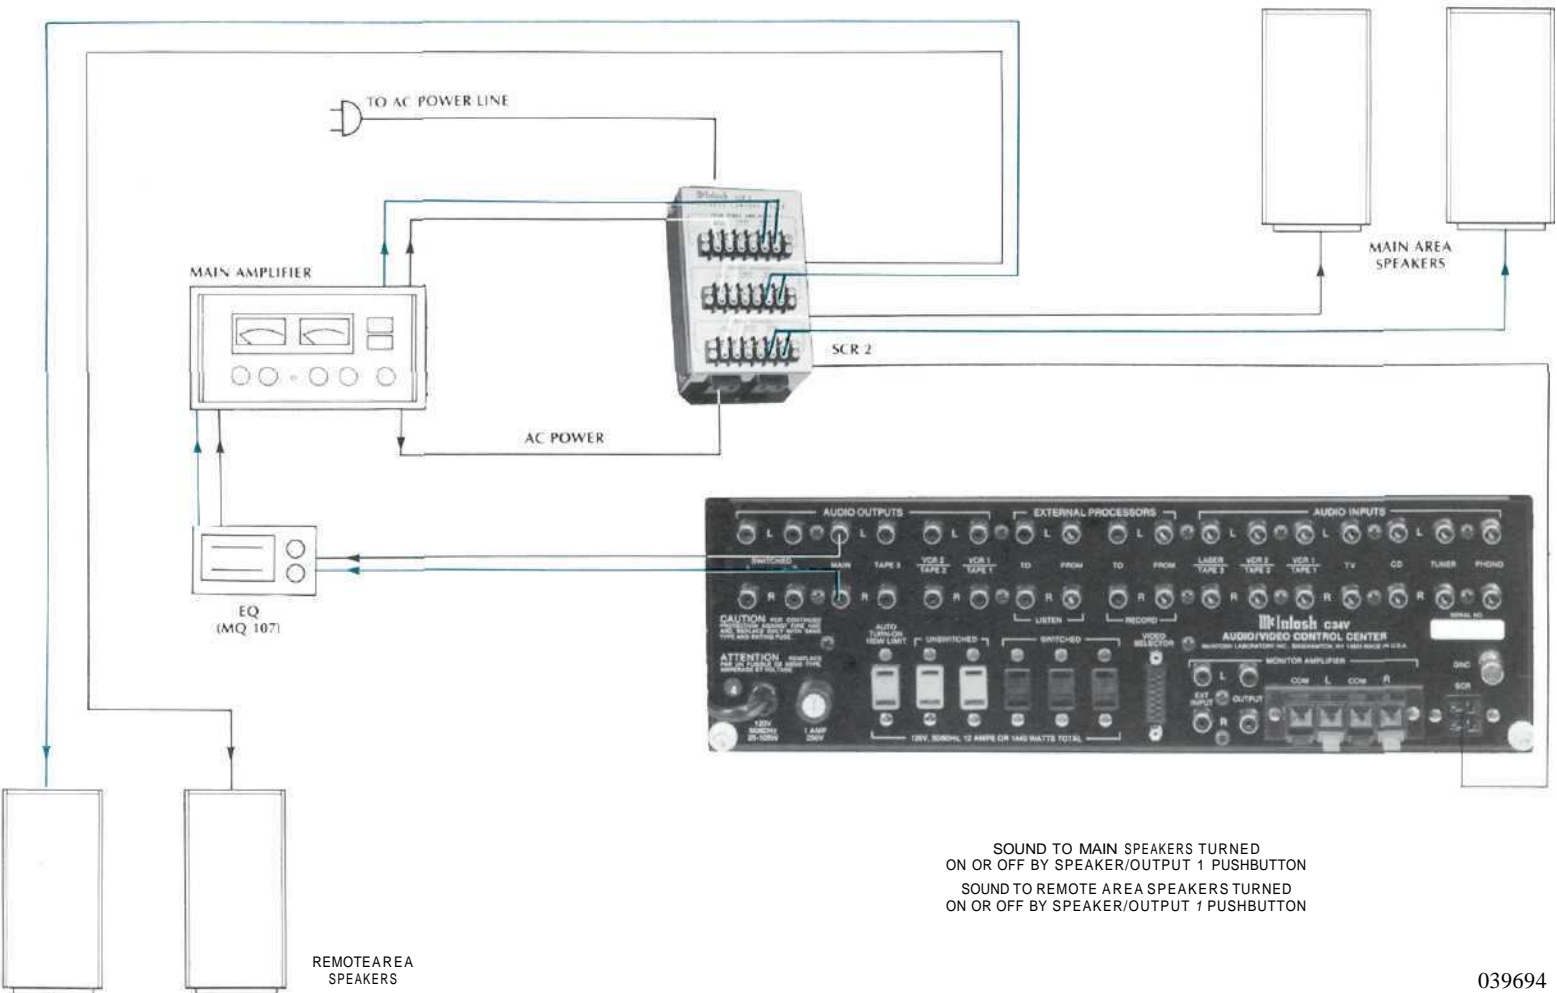

SIMPLIFIED CONNECTING DIAGRAM

AUDIO CONNECTING DIAGRAM

VIDEO (PICTURE ONLY) CONNECTING DIAGRAM

INTERCONNECTING CONTROL CABLE

AUDIO
 MAIN AREA - ON AT ALL TIMES
 SECOND AREA - AUDIO TURNED ON OR OFF BY SPEAKER/OUTPUT 1 PUSHBUTTON
 TIME DELAY AUDIO TURNED ON OR OFF BY SPEAKER/OUTPUT 2 PUSHBUTTON

SOUND TO MAIN SPEAKERS TURNED ON OR OFF BY SPEAKER/OUTPUT 1 PUSHBUTTON
 SOUND TO REMOTE AREA SPEAKERS TURNED ON OR OFF BY SPEAKER/OUTPUT 1 PUSHBUTTON